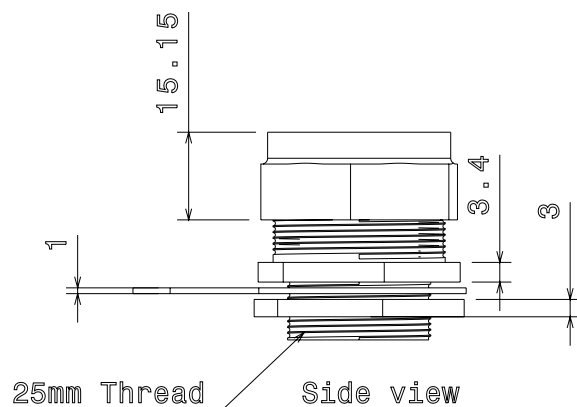

Packed in qty 1

ADDITIONAL NOTES

Conforms to BS EN61386-1
Designed for internal applications
Kit comprises; 2 x glands, 2 x shrouds, 2 x tags and 2 x locknuts

Isometric view

Top view

25mm Thread Side view