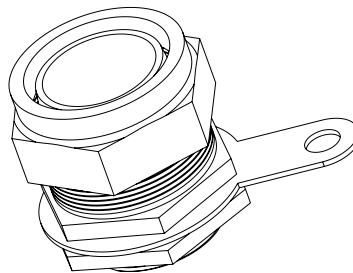

PRODUCT CODE: BW25
CABLE GLAND KIT

DESCRIPTION

25mm Cable Gland Kit

FINISH

Self Colour

MATERIAL

Brass

PACKAGING

Packed in qty 1

ADDITIONAL NOTES

Conforms to BS EN61386-1
Designed for internal applications
Kit comprises; 2 x glands, 2 x shrouds, 2 x tags and 2 x locknuts

Isometric view

Top view

25mm Thread Side view