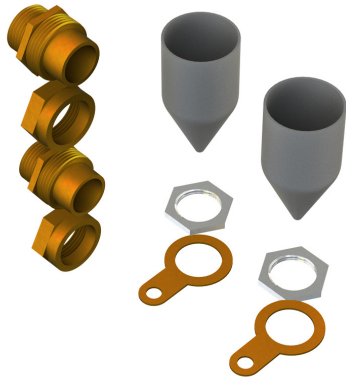

PRODUCT CODE: BW25
CABLE GLAND KIT

DESCRIPTION

25mm Cable Gland Kit

FINISH

Self Colour

MATERIAL

Brass

PACKAGING

Packed in qty 1

ADDITIONAL NOTES

Conforms to BS EN61386-1
Designed for internal applications
Kit comprises; 2 x glands, 2 x shrouds, 2 x tags and 2 x locknuts

Isometric view

Top view

25mm Thread Side view