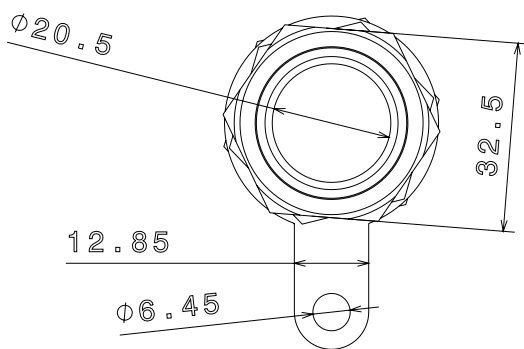

PRODUCT CODE: BW25
CABLE GLAND KIT

DESCRIPTION

25mm Cable Gland Kit

FINISH

Self Colour

MATERIAL

Brass

PACKAGING

Packed in qty 1

ADDITIONAL NOTES

Conforms to BS EN61386-1
Designed for internal applications
Kit comprises; 2 x glands, 2 x shrouds, 2 x tags and 2 x locknuts

Isometric view

Top view

25mm Thread Side view